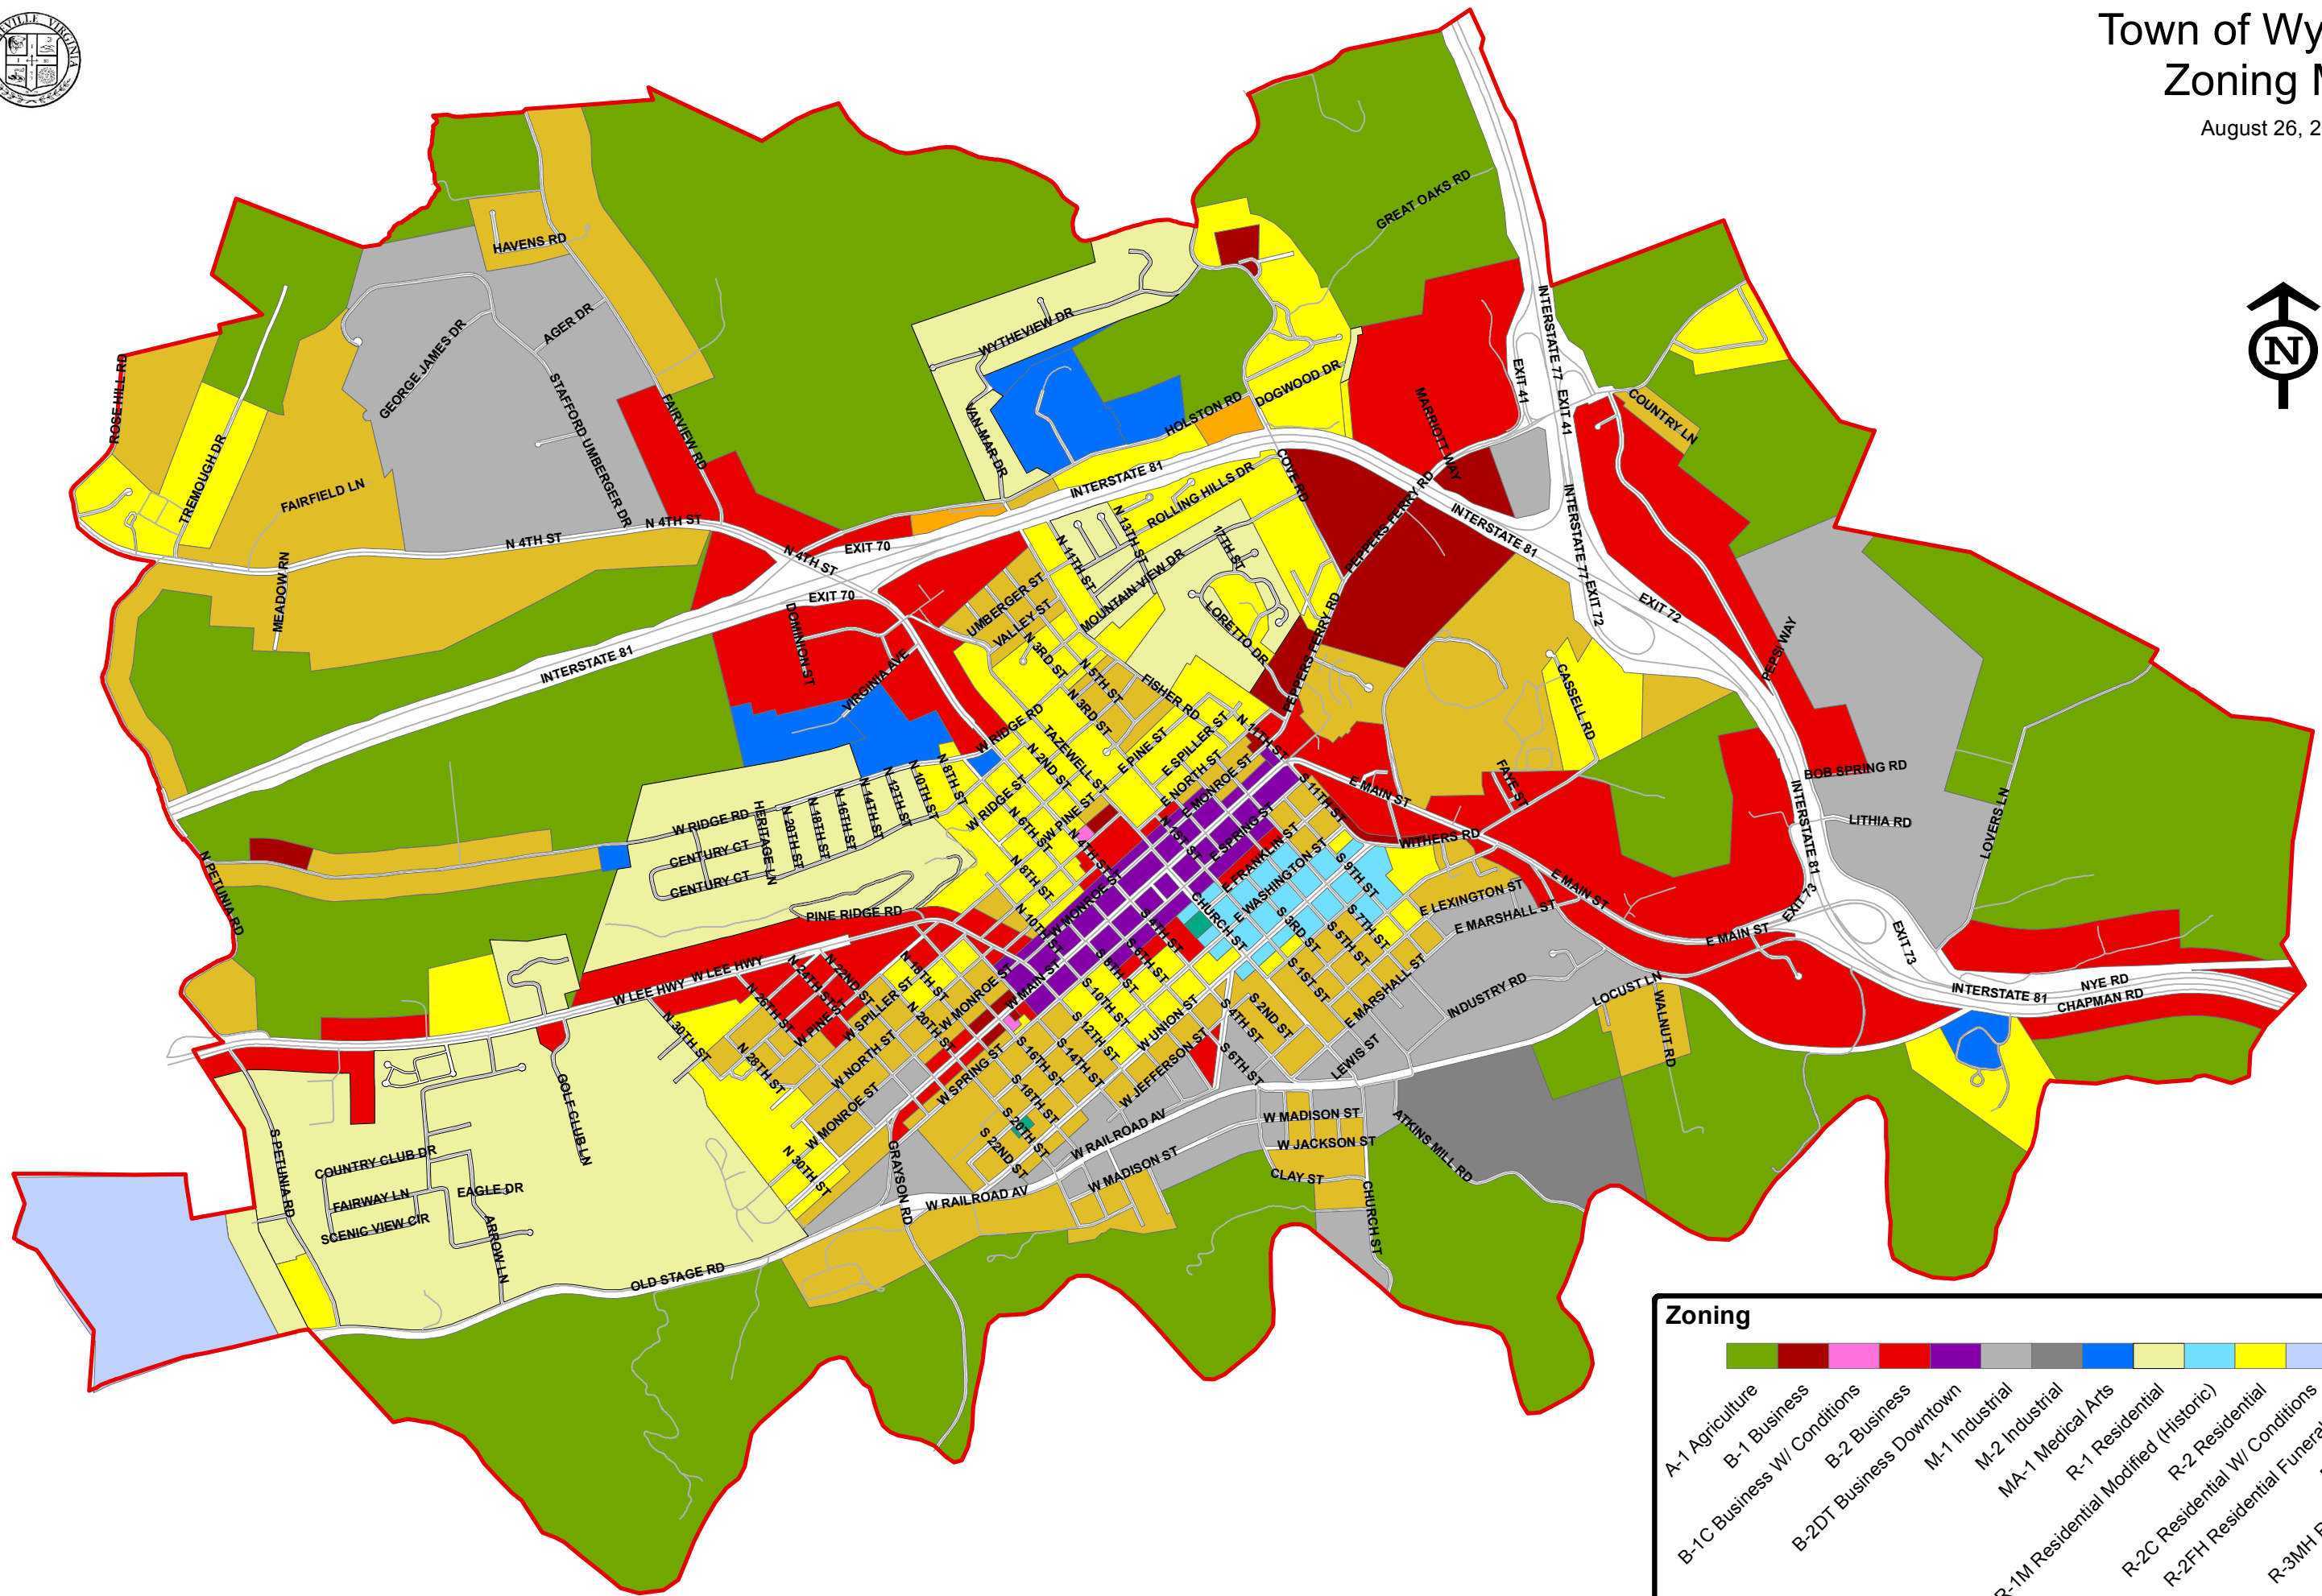

Town of Wytheville Zoning Map

August 26, 2010

Zoning

	A-1 Agriculture
	B-1 Business
	B-2 Business
	B-2DT Business Downtown
	M-1 Industrial
	M-2 Industrial
	MA-1 Medical Arts
	R-1 Residential
	R-2 Residential (Historic)
	R-2C Residential W/ Conditions
	R-2FH Residential Funeral Home
	R-3 Residential
	R-3MH Residential Mobile Home