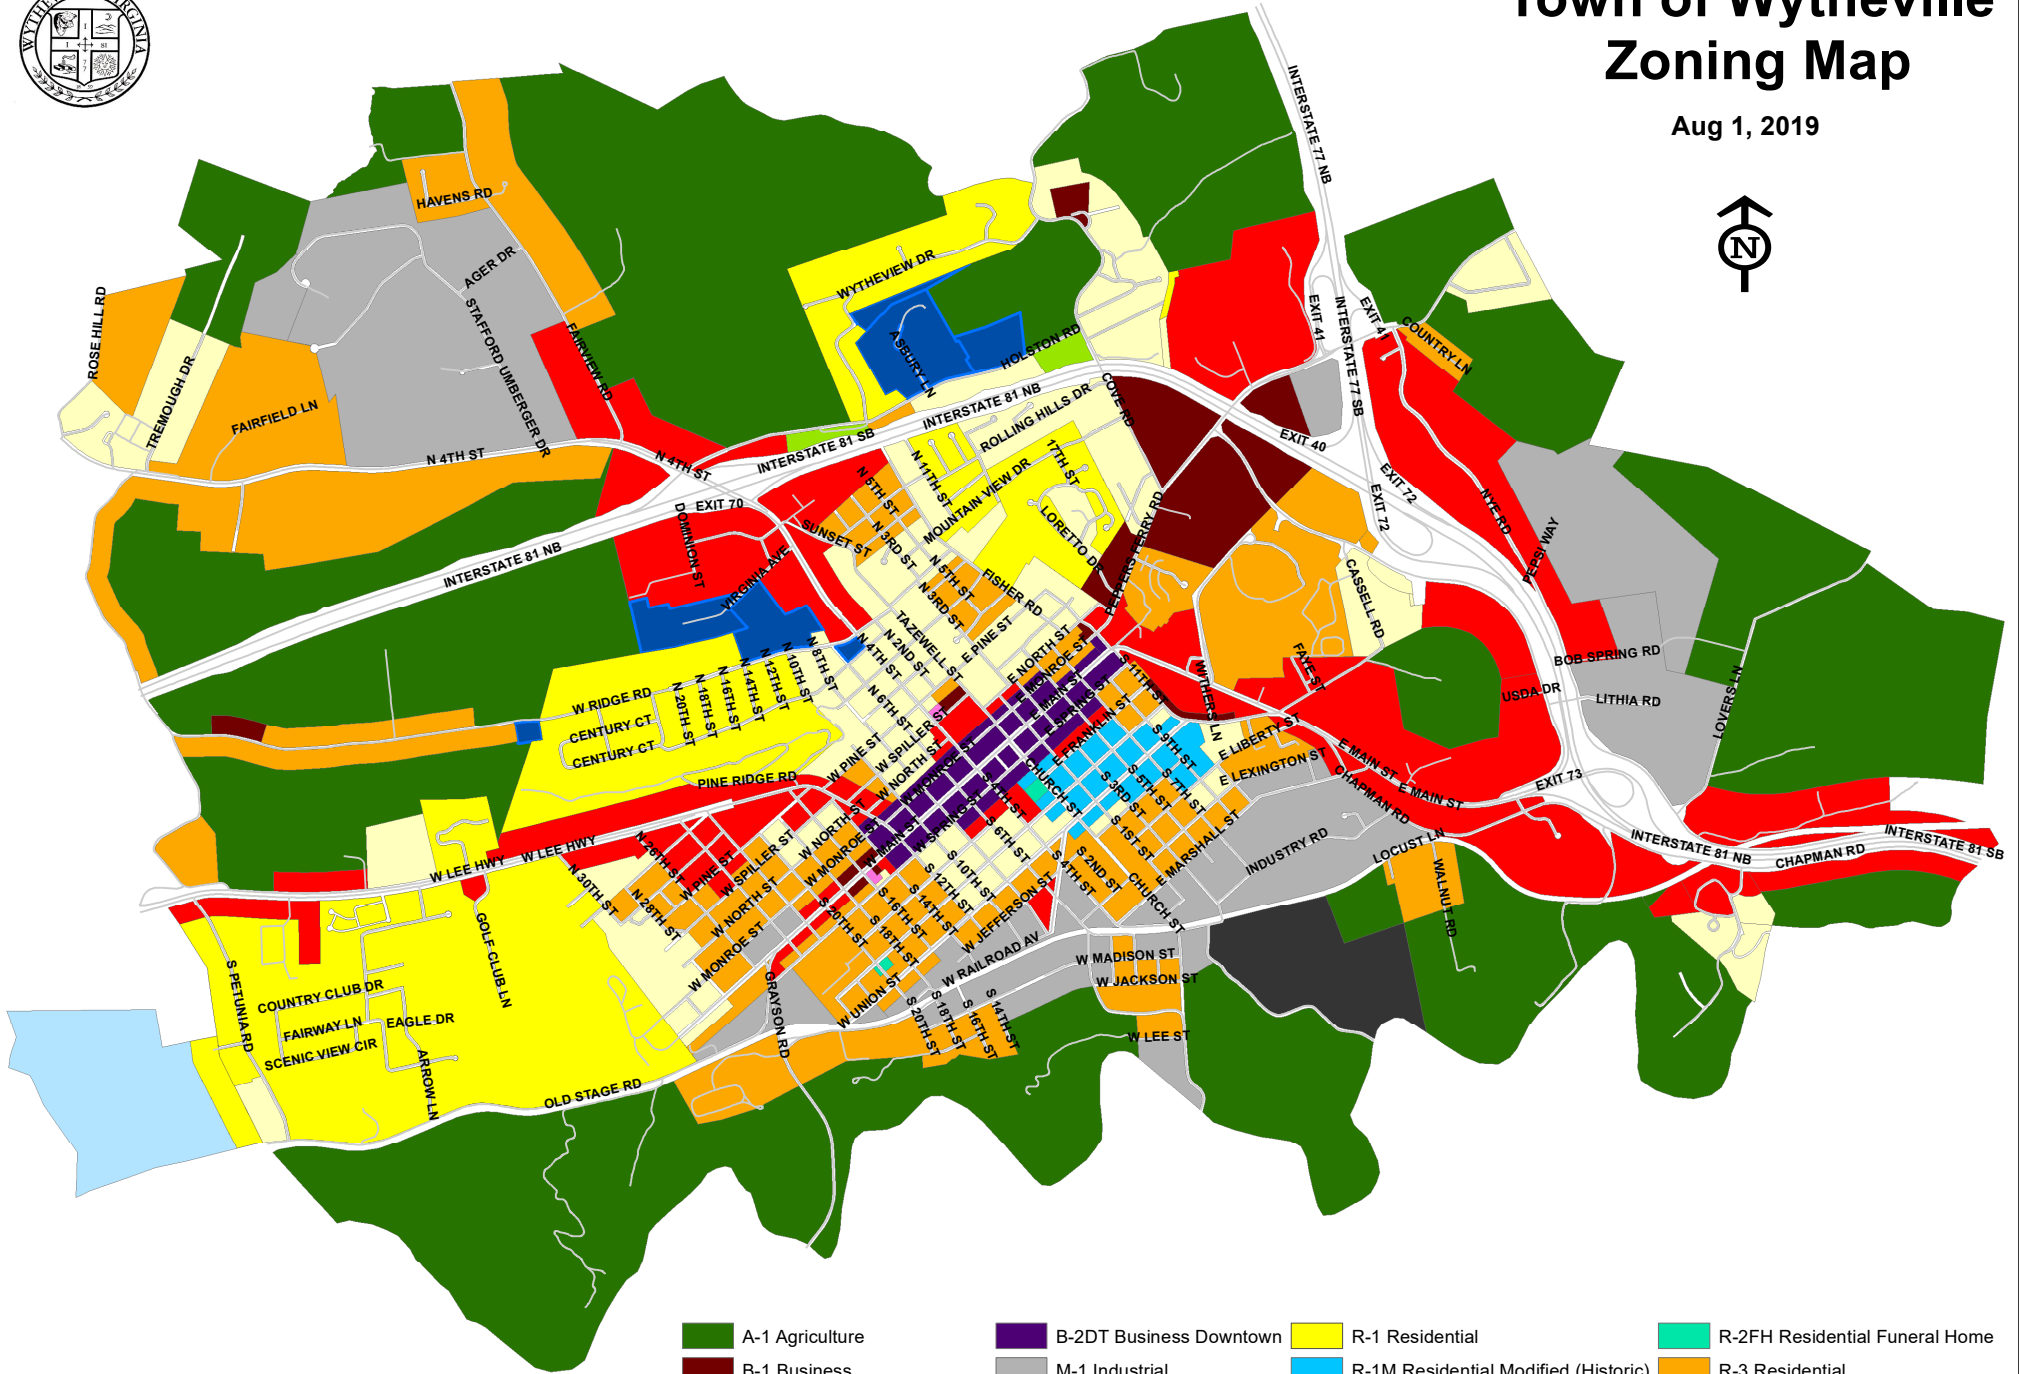

Town of Wytheville Zoning Map

Aug 1, 2019

- | | | | |
|-----------------------------|-------------------------|--------------------------------------|--------------------------------|
| A-1 Agriculture | B-2DT Business Downtown | R-1 Residential | R-2FH Residential Funeral Home |
| B-1 Business | M-1 Industrial | R-1M Residential Modified (Historic) | R-3 Residential |
| B-1C Business W/ Conditions | M-2 Industrial | R-2 Residential | R-3MH Residential Mobile Home |
| B-2 Business | MA-1 Medical Arts | R-2C Residential W/ Conditions | |