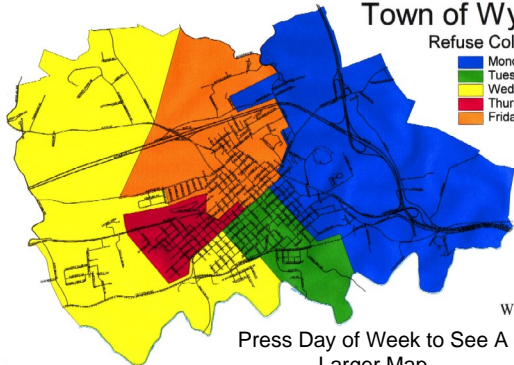

# Town of Wytheville

## Refuse Collection

- Monday
- Tuesday
- Wednesday
- Thursday
- Friday

Press Day of Week to See A  
Larger Map